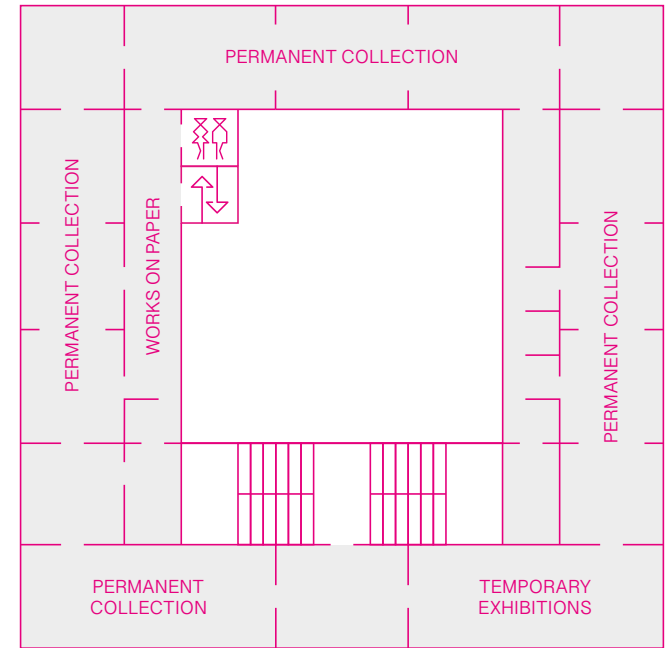

**FLOOR -1** – ARCHAEOLOGY / RESTAURANT / COURT

# MUSEUM MAP

**FLOOR 0** – RECEPTION / TEMPORARY EXHIBITIONS

**FLOOR 1** – APPLIED ARTS

**FLOOR -2** – REGIONALE ARCHAEOLOGY / AUDITORIUM

**FLOOR 2** – FINE ARTS / WORKSON PAPER

BD HELVÉTIQUE

BD JAKUES-DALCROZE 9