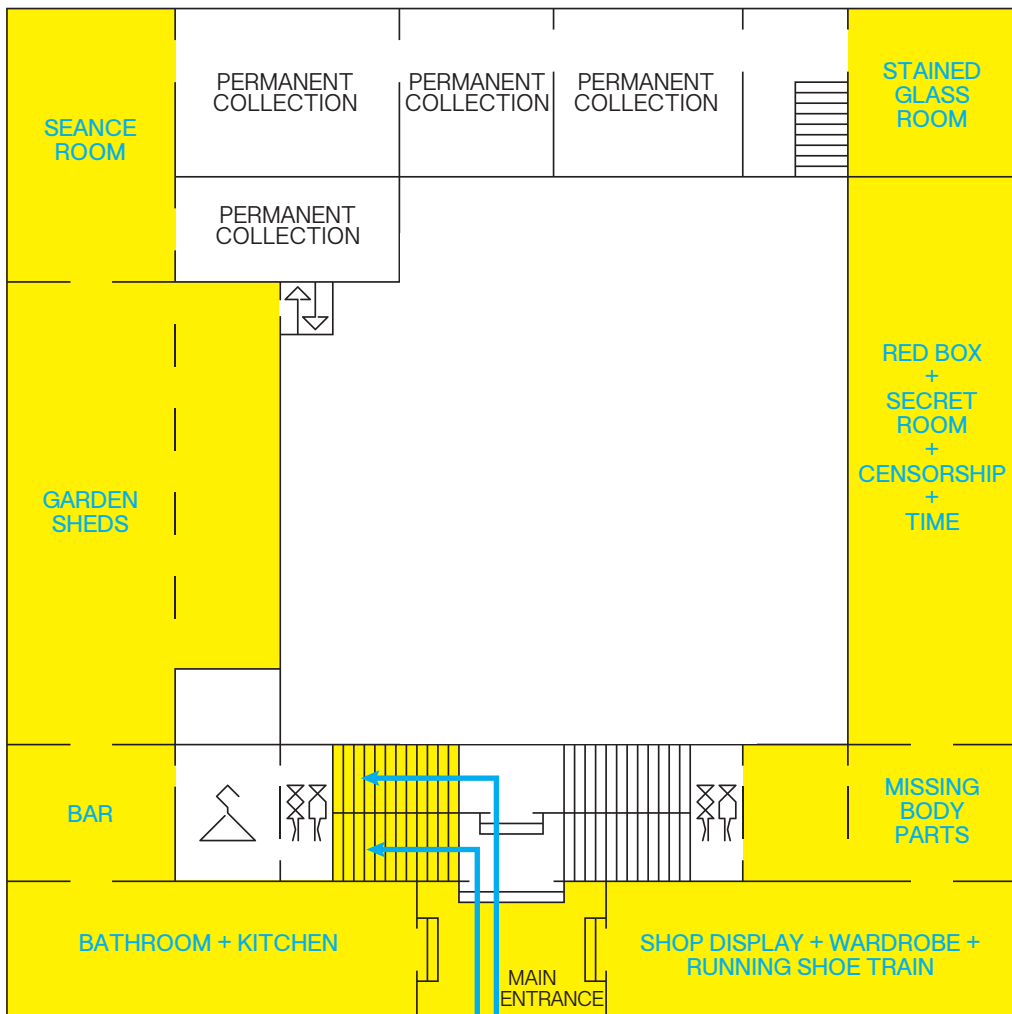

BEDROOM + MISSING BODY PARTS (LEVEL -1: EGYPT + GREECE) | CENSORSHIP (LEVEL +1: PERISTYLE)

Enjoy a self-guided tour with the exhibition's curator Jakob Lena Knebel on your mobile phone:

- just scan the QR on the left,
or