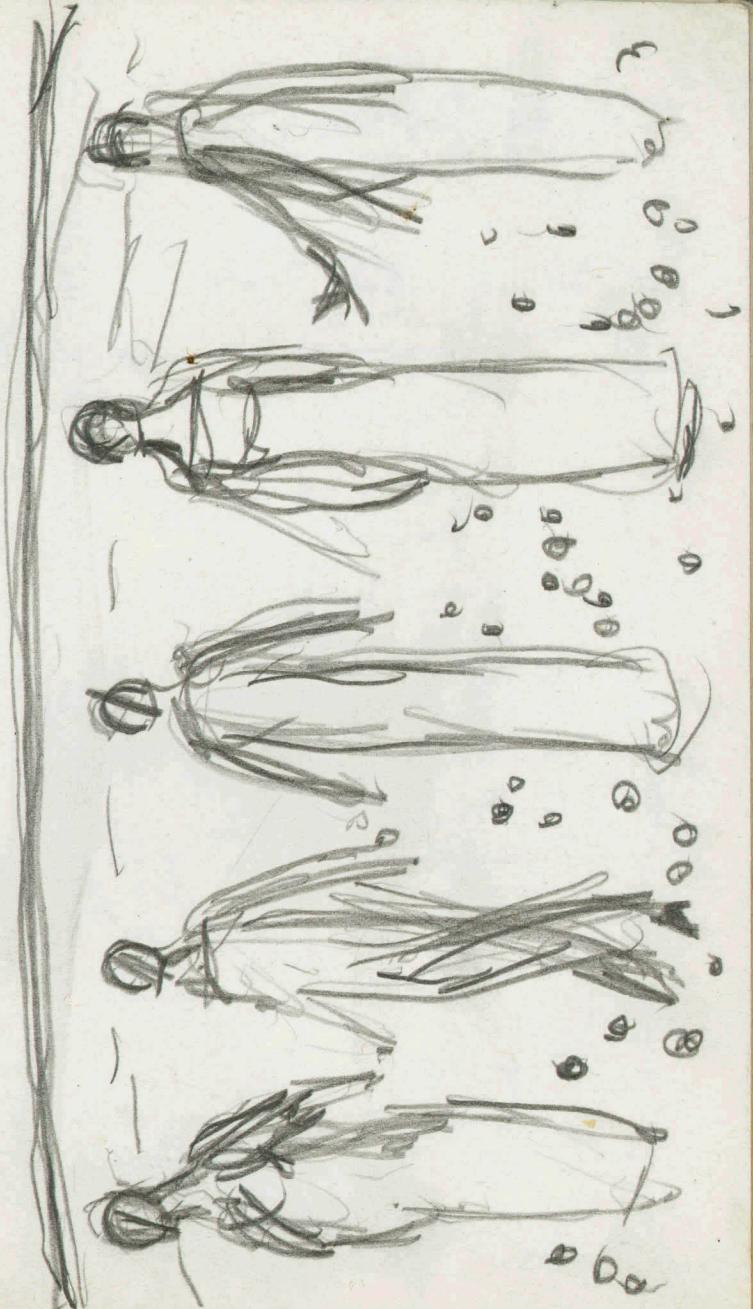

1913

15

Aug. / 1913. F.H.
Sept.

B

FRANK HOULET

2

3

19 Pavers.

30 - 25 Nov.
Pavers.

16

17

Handwritten text, possibly a list or notes, written vertically on the left page. The text is faint and difficult to decipher, but appears to consist of several lines of cursive or shorthand writing.

THE UNIVERSITY OF
 CHICAGO
 LIBRARY

Tout appareil point
de pince

Tout point de pince
apparent

† Tout point apparent
de pince

† tout ocul de pince
bleu.

Lancos 1960

↳ Lancos

Frankfurt am Main
Jungb. & Hoffmann
Pohl

2) 600
 600
 600
 600
 600
 157.200.) Line 150
109. Titine

Paid 24. 663 Line d.

Paul MAGNENAT

PEINTRE

Rue de la Ferté

1204 GENEVE-Tel. 25.02.11

1976-362/3